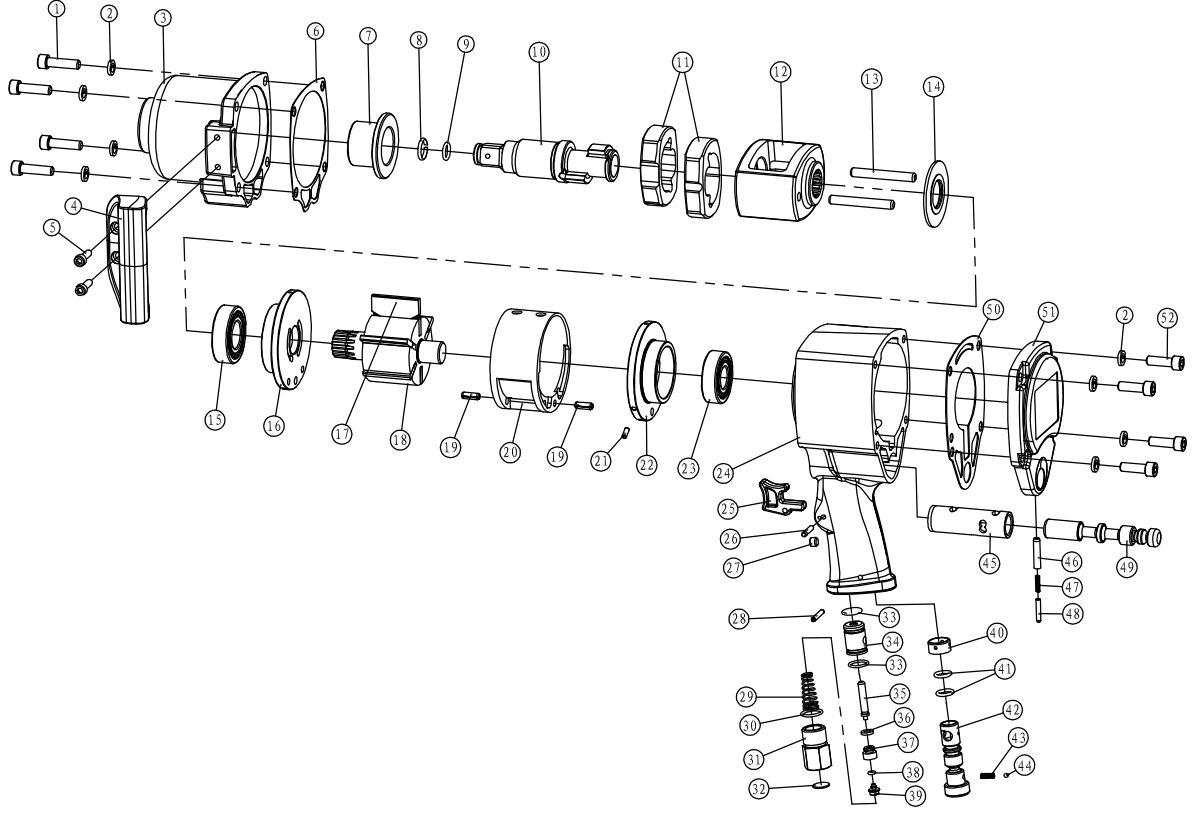

# AT-265 **GAV** HAVALI SOMUN SÖKME

No.	Parça Adı	Adet	No.	Parça Adı	Adet
1	hex screw	4	27	screw	1
2	gasket	8	28	pin	1
3	hammer case	1	29	spring	1
4	D-handle	1	30	O ring	1
5	hex screw	2	31	air inlet	1
6	gasket	1	32	air inlet screen	1
7	anvil bushing	1	33	O ring	2
8	circlip	1	34	valve bushing	1
9	O ring	1	35	pin	1
10	anvil	1	36	O ring	1
11	hammer	2	37	inlet valve	1
12	hammer cage	1	38	O ring	1
13	pin	2	39	inlet valve	1
14	gasket	1	40	bushing	1
15	bearing	1	41	O ring	2
16	front end plate	1	42	timing button	1
17	vane	6	43	spring	1
18	rotor	1	44	steel ball	1
19	pin	2	45	throttle bushing	1
20	cylinder	1	46	direction bushing	1
21	pin	1	47	spring	1
22	rear end plate	1	48	pin	1
23	bearing	1	49	throttle core	1
24	handle set	1	50	gasket	1
25	trigger	1	51	back cover	1
26	pin	1	52	hex screw	4